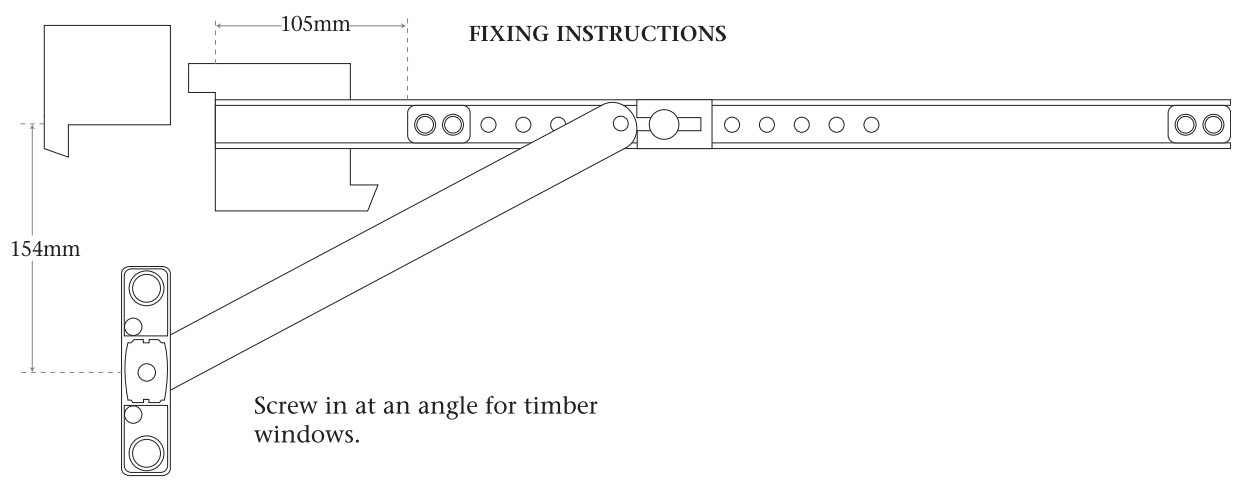

Quality Door and Window Fittings

Door Restrictors

52977

D43 0907

52977

Product must be fitted securely to avoid damage to the sash, frame and hinges.