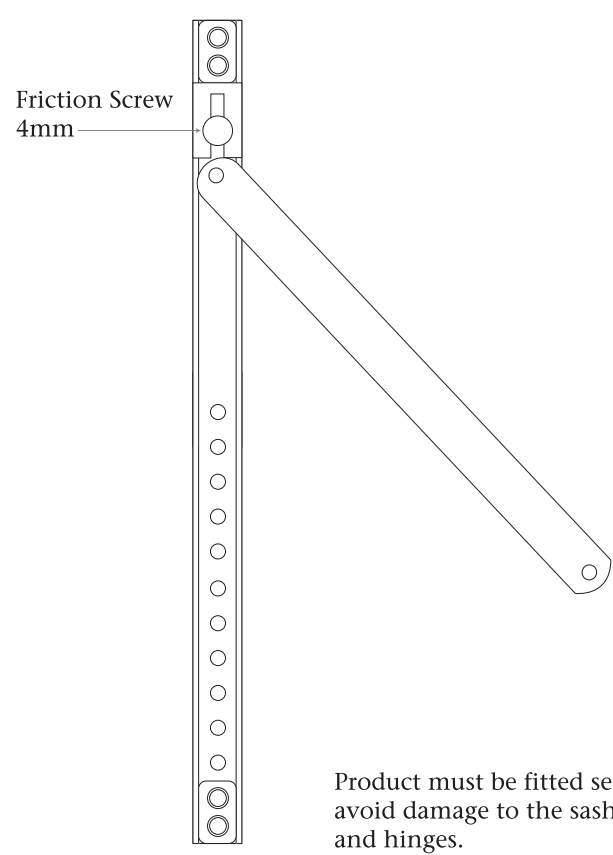

Quality Door and Window Fittings

Door Restrictors

52977

D43 0907

52977

Manufactured with an aluminium slide, silver passivated arm and die cast frame this restrictor is designed to fit into the eurogroove with 12mm air gap.

The friction is adjustable and the opening angle can be altered by repositioning the end cap in the aluminium slide.

Part No.	Description	Box Qty.
52977	Restrictor 333mm arm	20
10757	Frame Plate	50

Quality Door and Window Fittings

Door Restrictors

52977

D43 0907

52977

Product must be fitted securely to avoid damage to the sash, frame and hinges.