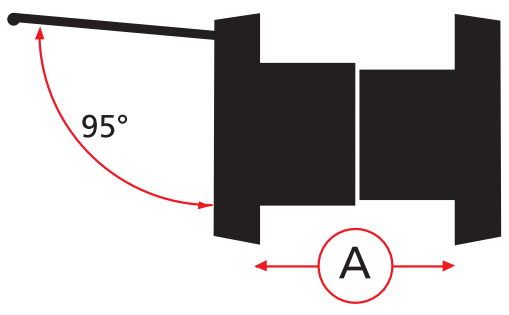

Cut door aperture 272mm x 38mm. Fixing centres 292mm.

- Fitted with non-corrosive spring mechanism
- Fully sealed backplate
- Fully sealed letterplate flap
- Door thickness range 40-80mm
- 2 year guarantee - mechanical failure

Part No.	Description		Box Qty.
	Flap	Frame	
B35212-02E	White	White	40
B34212-33E	Pol'd Gold	Black	40
B37212-33E	Pol'd Gold	Gold	40

Quality Door and Window Fittings

Letterplates 12" SLIMLINE

D42 0509

 Available for door thicknesses of 40mm to 80mm (size 2)

 Cut door aperture: 272mm x 38mm