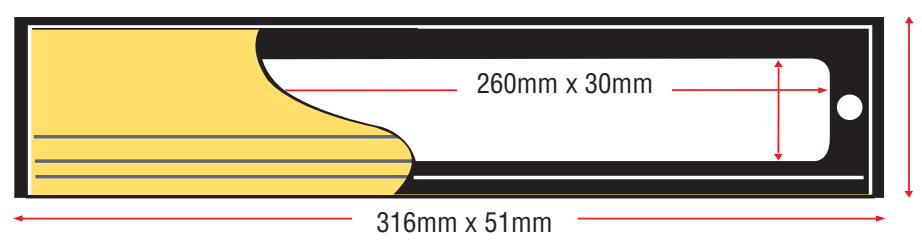

Part No.	Description		Box Qty.
	Flap	Frame	
B35212-02E	White	White	40
B34212-33E	Pol'd Gold	Black	40
B37212-33E	Pol'd Gold	Gold	40

Quality Door and Window Fittings

Letterplates 12" SLIMLINE

D42 0509

 Available for door thicknesses of 40mm to 80mm (size 2)

 Cut door aperture: 272mm x 38mm