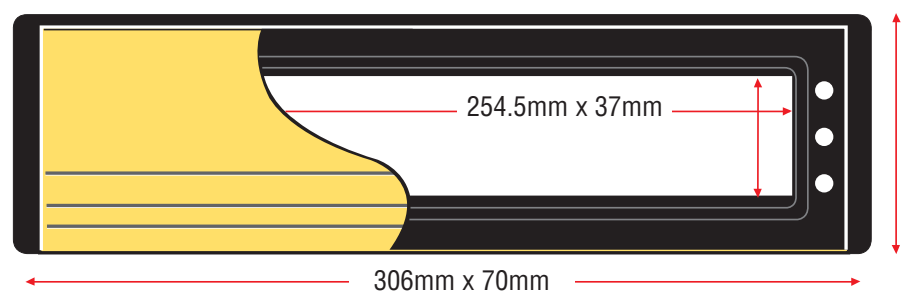

Letterplates

12" POST PORT

D41 0509

← A → Available for door thicknesses of 20mm to 40mm (size 1)

← A → Available for door thicknesses of 40mm to 80mm (size 2)

□ Cut door aperture: 268mm x 50mm