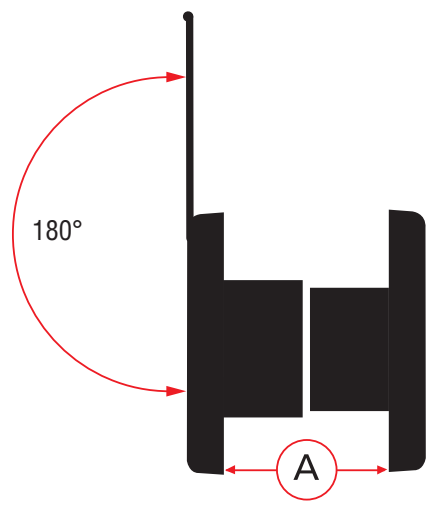

12" Post Port

The ergonomically curved edge design, ABS frame, adjustable telescopic sleeve and extruded aluminium flap designed to open to 180° make this letterplate a modern, stylish option for any PVCu door.

Cut door aperture 268mm x 50mm.

Fixing centres 275mm.

- Fully sealed backplate
- Fully sealed letterplate flap
- Fitted with brush strip for greater insulation
- Fitted with integral sound dampening bumpers
- Supplied with fixing bolts and a compression gasket as standard
- Conforms to BS2911
- 2 year guarantee - mechanical failure

SIZE 2

Part No.	Description		Box Qty.
	Flap	Frame	
B54212-33E	Pol'd Gold	Black	40
B54212-35E	Pol'd Silver	Black	40
B54212-37EL	Pol'd Chrome	Black	40
B55212-02E	White	White	40

Quality Door and Window Fittings

Letterplates

12" POST PORT

D41 0509

← A → Available for door thicknesses of 20mm to 40mm (size 1)

← A → Available for door thicknesses of 40mm to 80mm (size 2)

□ Cut door aperture: 268mm x 50mm