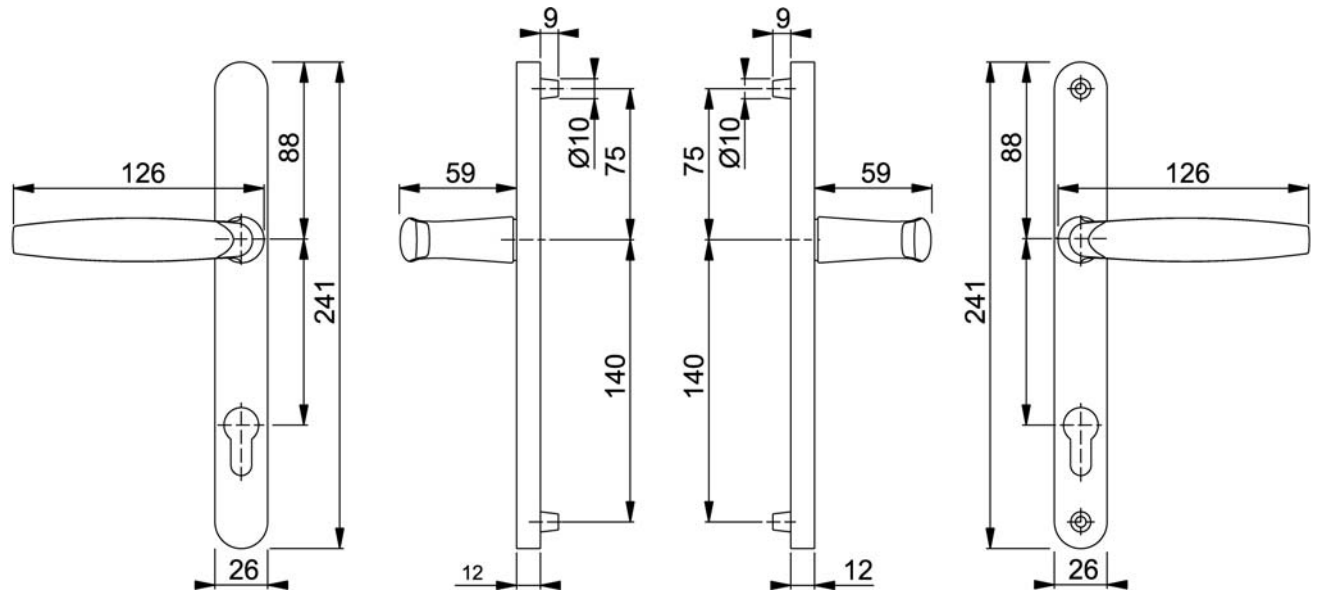

*PVD Finish, 10 year surface protection guarantee - Resista®

Quality Door and Window Fittings

Door Furniture to suit Excalibur

ATLANTA LEVER/LEVER & PAD/LEVER

D39 0509 Product by HOPPE

ATLANTA LEVER/LEVER

ATLANTA OFFSET MOVEABLE PAD/LEVER