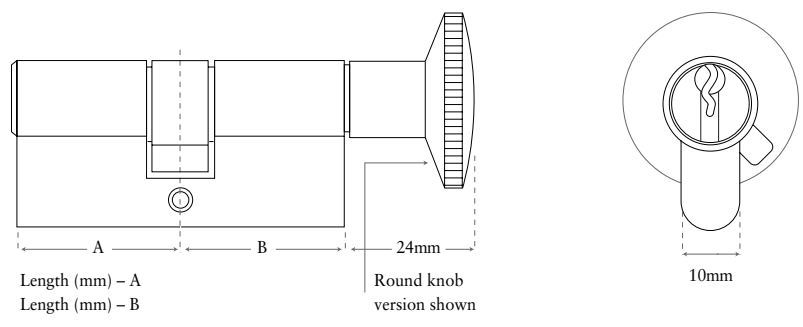

Quality Door and Window Fittings

Euro Profile Cylinders

DOUBLE, SINGLE & TURN

D31 0907

DOUBLE CYLINDER

CYLINDER AND TURN KNOB

SINGLE CYLINDER