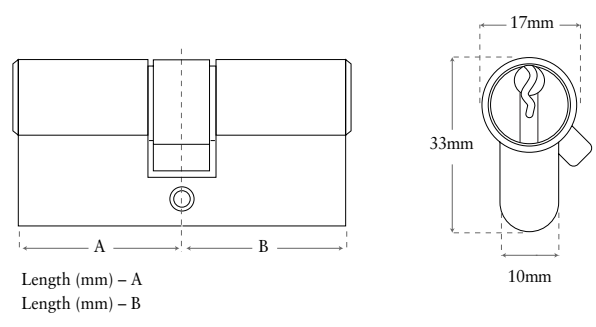

Key operated from one side with turn knob operation the other side.

Style of turn knob varies with product.

SINGLE CYLINDER

Key operated from one side only.

Options available

- Keyed alike (to pass) - with the same key either in pairs or a series of cylinders
- Master keyed or Grand Master keyed (ISEO and CES - to special order only)
- Anti-drill / Anti-pick

Quality Door and Window Fittings

Euro Profile Cylinders

DOUBLE, SINGLE & TURN

D31 0907

DOUBLE CYLINDER

CYLINDER AND TURN KNOB

SINGLE CYLINDER