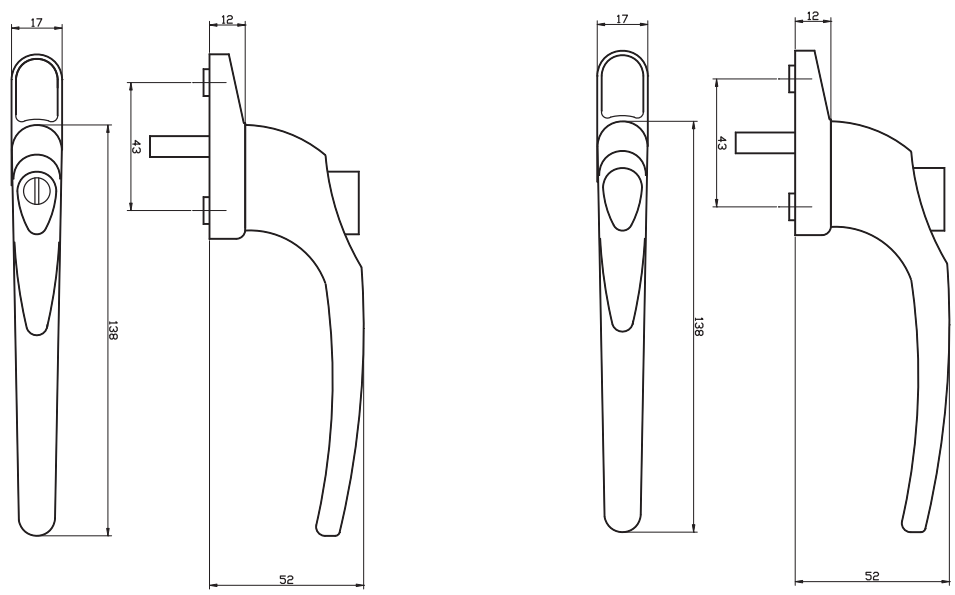

Quality Door and Window Fittings

Espagnolette Handles

ORTON INLINE & CRANKED

C13 1108 Product by GROUPCO

ORTON INLINE