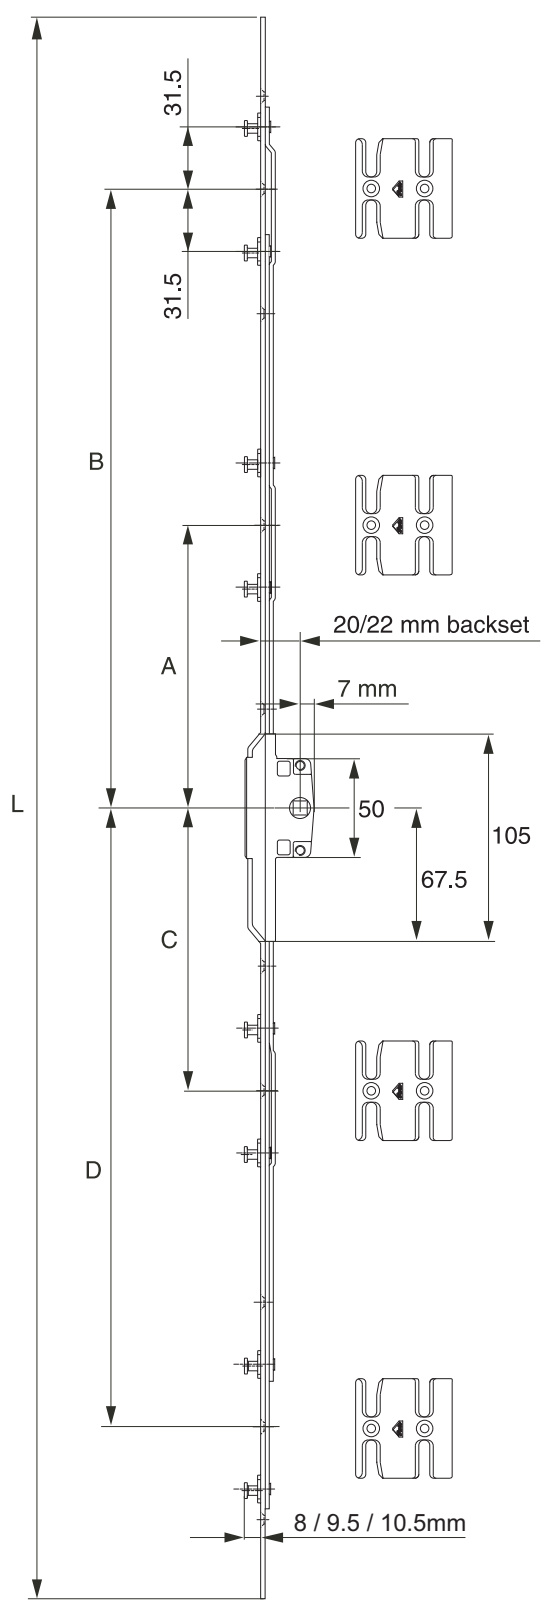

16mm mild steel faceplate, ROTOsil finish with die cast mazak lockcase, 43mm handle centres and 7mm steel follower.

- Lockcase depth – 27mm (20mm backset), 29mm (22mm backset)
- Lengths 300mm-1200mm
- Adjustable mushroom cams for sash compression
- Performs far in excess of the requirements of BS7950
- Mushroom cam travel 19mm
- Available with 8mm, 9.5mm or 10.5mm high cams
- Profile related striker plates with night ventilation

Part No.	Description			Box Qty.
367071	20	8	300	10
367072	20	8	400	10
367073	20	8	600	10
367074	20	8	800	10
367115	20	8	900	10
367116	20	8	1000	10
367117	20	8	1100	10
367118	20	8	1200	10
367127	22	8	300	10
367128	22	8	400	10
367129	22	8	600	10
367130	22	8	800	10
367131	22	8	900	10
367132	22	8	1000	10
367133	22	8	1100	10
367134	22	8	1200	10
367119	20	9.5	300	10
367120	20	9.5	400	10
367121	20	9.5	600	10
367122	20	9.5	800	10
367123	20	9.5	900	10
367124	20	9.5	1000	10
367125	20	9.5	1100	10
367126	20	9.5	1200	10
367135	22	9.5	300	10
367136	22	9.5	400	10
367137	22	9.5	600	10
367138	22	9.5	800	10
367139	22	9.5	900	10
367140	22	9.5	1000	10
367141	22	9.5	1100	10
367142	22	9.5	1200	10
392155	22	10.5	300	10
392156	22	10.5	400	10
392157	22	10.5	600	10
392158	22	10.5	800	10
392160	22	10.5	1000	10
392162	22	10.5	1200	10
**	TSL striker plates			100

L	F	A	B	C	D	Size Range
300	300	110	w/o	110	w/o	300 - 399mm
400	400	143	w/o	143	w/o	401 - 550mm
600	550	213	w/o	213	w/o	551 - 750mm
800	750	143	313	143	313	751 - 850mm
900	850	143	363	143	363	851 - 950mm
1000	950	143	413	143	413	951 - 1050mm
1100	1050	143	463	143	463	1051 - 1150mm
1200	1150	143	513	143	513	1151 - 1600mm

L = Nominal Length
F = Faceplate Length

To select the optimum length of espagnolette select the sash rebate length of the locking side of the window from the Size Range above.