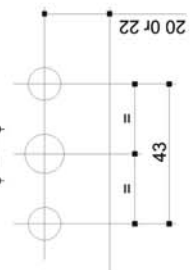

Part No.	Description - all dimensions in mm			Box Qty.
	Backset	Mushroom cam height	Length	
202693	20	7.7	200	10
202694	20	7.7	400	10
202695	20	7.7	600	10
202696	20	7.7	800	10
202697	20	7.7	1000	10
202698	20	7.7	1200	10
202699	22	7.7	200	10
202700	22	7.7	400	10
202701	22	7.7	600	10
202702	22	7.7	800	10
202703	22	7.7	1000	10
202704	22	7.7	1200	10
202705	20	9	200	10
202706	20	9	400	10
202707	20	9	600	10
202708	20	9	800	10
202709	20	9	1000	10
202710	20	9	1200	10
202711	22	9	200	10
202712	22	9	400	10
202713	22	9	600	10
202714	22	9	800	10
202715	22	9	1000	10
202716	22	9	1200	10
202691	20	10.5	200	10
202690	20	10.5	400	10
202689	20	10.5	600	10
202688	20	10.5	800	10
202687	20	10.5	1000	10
202686	20	10.5	1200	10
202685	22	10.5	200	10
202684	22	10.5	400	10
202683	22	10.5	600	10
202682	22	10.5	800	10
202681	22	10.5	1000	10
202679	22	10.5	1200	10

Also available to order

R.A.I.L. Reach 185 Range with offset handle position, R.A.I.L Atlantic Range in stainless steel

POLICE PREFERRED SPECIFICATION

Quality Door and Window Fittings

Espagnolettes R.A.I.L

C9 0907 Product by MACO

R.A.I.L ASSEMBLY INSTRUCTIONS

Routing Length = 120 mm
Routing Width = 12 mm

↓ Grease with acid free lubricant (e.g.) Petroleum Jelly.
↓ Place a few drops of a light machine oil in all guide slots.

All dimensions are in mm.

Size	Sash Rebate Size		Qty Striker Plates	Striker A	Striker B
	Min	Max			
Gr.1 200	200	400	1	-	-
Gr.2 400	401	600	2	142	142
Gr.3 600	601	800	2	242	242
Gr.4 800	801	1000	3	342	342
Gr.5 1000	1001	1200	3	442	442
Gr.6 1200	1201	1400	3	542	542