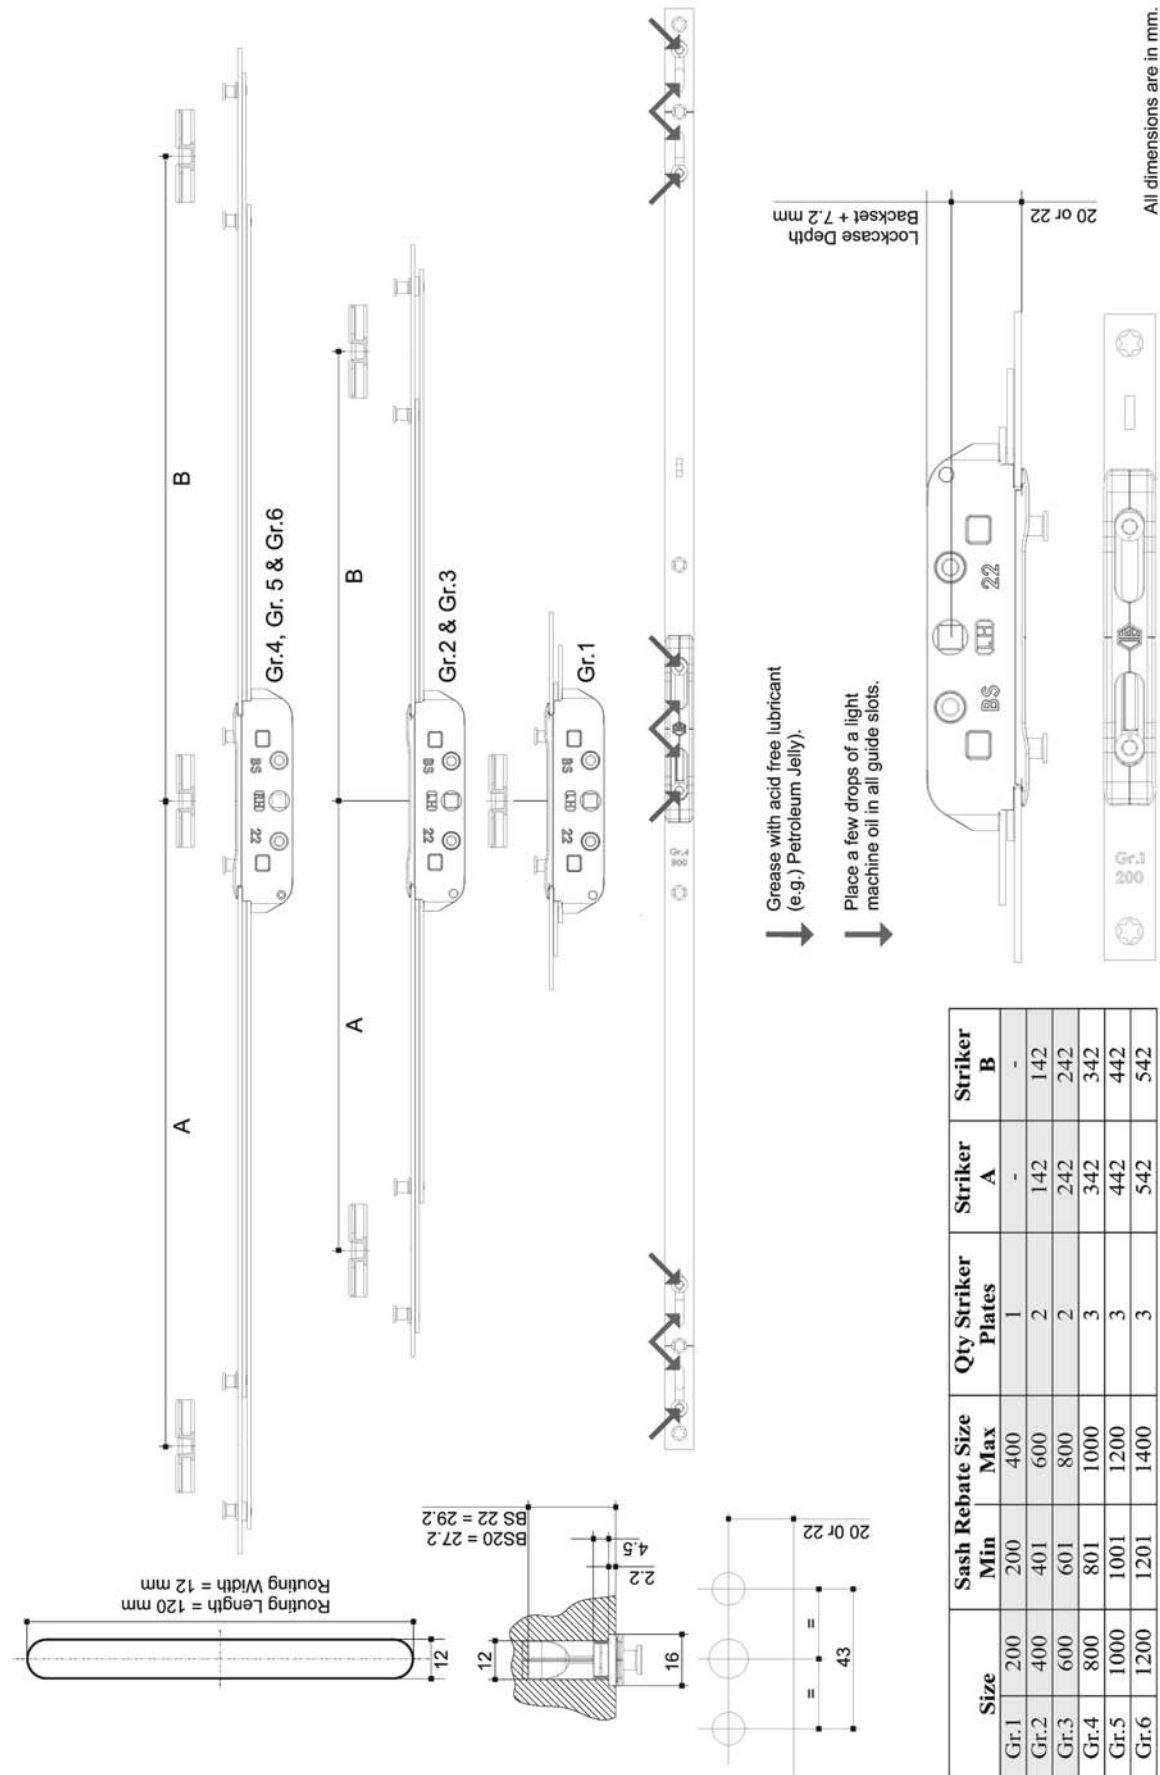

Part No.	Description - all dimensions in mm			Box Qty.
	Backset	Mushroom cam height	Length	
202693	20	7.7	200	10
202694	20	7.7	400	10
202695	20	7.7	600	10
202696	20	7.7	800	10
202697	20	7.7	1000	10
202698	20	7.7	1200	10
202699	22	7.7	200	10
202700	22	7.7	400	10
202701	22	7.7	600	10
202702	22	7.7	800	10
202703	22	7.7	1000	10
202704	22	7.7	1200	10
202705	20	9	200	10
202706	20	9	400	10
202707	20	9	600	10
202708	20	9	800	10
202709	20	9	1000	10
202710	20	9	1200	10
202711	22	9	200	10
202712	22	9	400	10
202713	22	9	600	10
202714	22	9	800	10
202715	22	9	1000	10
202716	22	9	1200	10
202691	20	10.5	200	10
202690	20	10.5	400	10
202689	20	10.5	600	10
202688	20	10.5	800	10
202687	20	10.5	1000	10
202686	20	10.5	1200	10
202685	22	10.5	200	10
202684	22	10.5	400	10
202683	22	10.5	600	10
202682	22	10.5	800	10
202681	22	10.5	1000	10
202679	22	10.5	1200	10

Also available to order

R.A.I.L. Reach 185 Range with offset handle position, R.A.I.L Atlantic Range in stainless steel

POLICE PREFERRED SPECIFICATION

Quality Door and Window Fittings

Espagnolettes R.A.I.L

C9 0907 Product by MACO

R.A.I.L ASSEMBLY INSTRUCTIONS

Routing Length = 120 mm
Routing Width = 12 mm

↓ Grease with acid free lubricant (e.g.) Petroleum Jelly.
↓ Place a few drops of a light machine oil in all guide slots.

All dimensions are in mm.

Size	Sash Rebate Size		Qty Striker Plates	Striker A	Striker B
	Min	Max			
Gr.1 200	200	400	1	-	-
Gr.2 400	401	600	2	142	142
Gr.3 600	601	800	2	242	242
Gr.4 800	801	1000	3	342	342
Gr.5 1000	1001	1200	3	442	442
Gr.6 1200	1201	1400	3	542	542