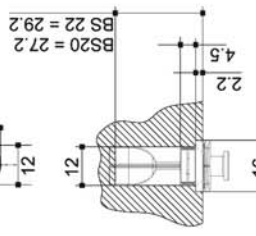

Part No.	Description - all dimensions in mm			Box Qty.
	Backset	Mushroom cam height	Length	
202693	20	7.7	200	10
202694	20	7.7	400	10
202695	20	7.7	600	10
202696	20	7.7	800	10
202697	20	7.7	1000	10
202698	20	7.7	1200	10
202699	22	7.7	200	10
202700	22	7.7	400	10
202701	22	7.7	600	10
202702	22	7.7	800	10
202703	22	7.7	1000	10
202704	22	7.7	1200	10
202705	20	9	200	10
202706	20	9	400	10
202707	20	9	600	10
202708	20	9	800	10
202709	20	9	1000	10
202710	20	9	1200	10
202711	22	9	200	10
202712	22	9	400	10
202713	22	9	600	10
202714	22	9	800	10
202715	22	9	1000	10
202716	22	9	1200	10
202691	20	10.5	200	10
202690	20	10.5	400	10
202689	20	10.5	600	10
202688	20	10.5	800	10
202687	20	10.5	1000	10
202686	20	10.5	1200	10
202685	22	10.5	200	10
202684	22	10.5	400	10
202683	22	10.5	600	10
202682	22	10.5	800	10
202681	22	10.5	1000	10
202679	22	10.5	1200	10

Also available to order

R.A.I.L. Reach 185 Range with offset handle position, R.A.I.L Atlantic Range in stainless steel

POLICE PREFERRED SPECIFICATION

Quality Door and Window Fittings

Espagnolettes R.A.I.L

C9 0907 Product by MACO

R.A.I.L ASSEMBLY INSTRUCTIONS

Routing Length = 120 mm
Routing Width = 12 mm

↓ Grease with acid free lubricant (e.g.) Petroleum Jelly.
↓ Place a few drops of a light machine oil in all guide slots.

All dimensions are in mm.

Size	Sash Rebate Size		Qty Striker Plates	Striker A	Striker B
	Min	Max			
Gr.1 200	200	400	1	-	-
Gr.2 400	401	600	2	142	142
Gr.3 600	601	800	2	242	242
Gr.4 800	801	1000	3	342	342
Gr.5 1000	1001	1200	3	442	442
Gr.6 1200	1201	1400	3	542	542