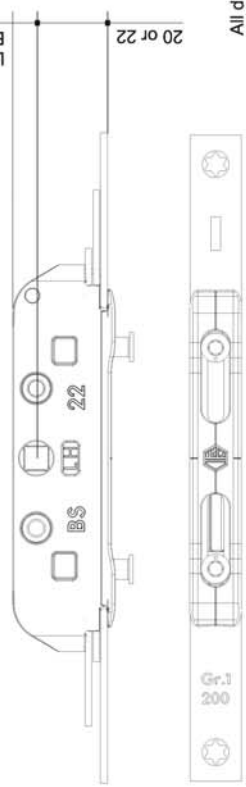

- Fully adjustable mushroom cams +/- 0.7mm
- Slim lockcase depth – 28mm (20mm Backset)
– 30mm (22mm Backset)
- Size range 200mm-1200mm
- Available with 7.7mm, 9mm and 10.5mm cam height

All products have a zinc plated/silver passivated/wax coated protective coating. Tested in accordance with ISO9227:1990, BS7479:1991 and DIN 50021/SS for 360 hours in a salt spray environment.

Part No.	Description - all dimensions in mm			Box Qty.
	Backset	Mushroom cam height	Length	
202693	20	7.7	200	10
202694	20	7.7	400	10
202695	20	7.7	600	10
202696	20	7.7	800	10
202697	20	7.7	1000	10
202698	20	7.7	1200	10
202699	22	7.7	200	10
202700	22	7.7	400	10
202701	22	7.7	600	10
202702	22	7.7	800	10
202703	22	7.7	1000	10
202704	22	7.7	1200	10
202705	20	9	200	10
202706	20	9	400	10
202707	20	9	600	10
202708	20	9	800	10
202709	20	9	1000	10
202710	20	9	1200	10
202711	22	9	200	10
202712	22	9	400	10
202713	22	9	600	10
202714	22	9	800	10
202715	22	9	1000	10
202716	22	9	1200	10
202691	20	10.5	200	10
202690	20	10.5	400	10
202689	20	10.5	600	10
202688	20	10.5	800	10
202687	20	10.5	1000	10
202686	20	10.5	1200	10
202685	22	10.5	200	10
202684	22	10.5	400	10
202683	22	10.5	600	10
202682	22	10.5	800	10
202681	22	10.5	1000	10
202679	22	10.5	1200	10

C9 0907 Product by MACO

R.A.I.L ASSEMBLY INSTRUCTIONS

Routing Length = 120 mm
Routing Width = 12 mm

↓ Grease with acid free lubricant (e.g.) Petroleum Jelly.
↓ Place a few drops of a light machine oil in all guide slots.

All dimensions are in mm.

Size	Sash Rebate Size		Qty Striker Plates	Striker A	Striker B
	Min	Max			
Gr.1 200	200	400	1	-	-
Gr.2 400	401	600	2	142	142
Gr.3 600	601	800	2	242	242
Gr.4 800	801	1000	3	342	342
Gr.5 1000	1001	1200	3	442	442
Gr.6 1200	1201	1400	3	542	542