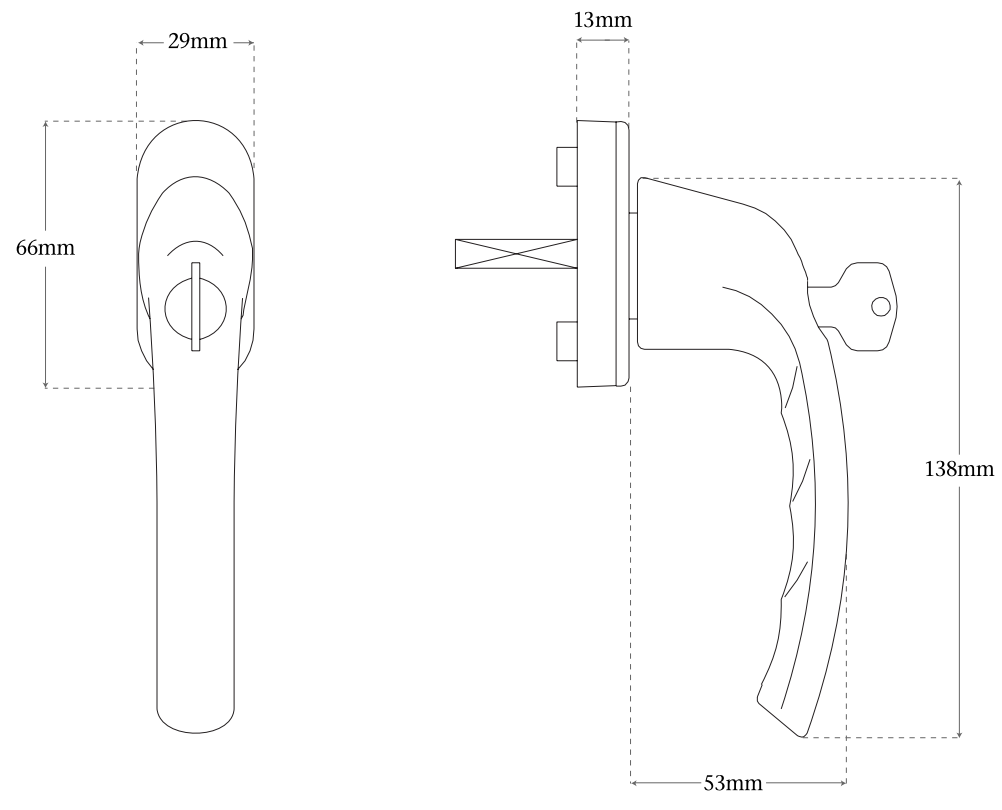

Operation

Handle will fully lock in the closed position by 180° anticlockwise turn of the key.

- To operate the window handle from the fully locked to the tilt position turn key clockwise 180°. Move handle to 90° position, window will now tilt only. With the handle unlocked the tilt position can be achieved without the key in situ.
- To fully open the window, in the tilt position turn the key clockwise 45° and simultaneously operate the handle to the 180° position. The window can now be fully opened.
- To close the window, push closed the sash and operate the handle back through the 90° tilt position to the 180° closed position. This operation of the window will reset the mechanism.

In operation the handle will engage in four positions at 90° intervals and when locked will always move freely to the tilt position. The turn position is always key controlled.

Dual function for the handle means if rotated 180° prior to fitting the handle can be locked in the closed position and operated as a tilt and turn handle.

Part No.	Description	Box Qty.
2311224	Silver Locking	10
2311697	Gold Anodised Locking	10
2311726	White Locking	10
2316666	Black Locking	10

Finishes: F1 Silver, F3 Gold Anodised, Black and White RAL9016 Powder coated.

Quality Door and Window Fittings

Tilt Before Turn Handles TOKYO TBT4 & ATLANTA TBT

A7 0907

TOKYO TBT

ATLANTA TBT