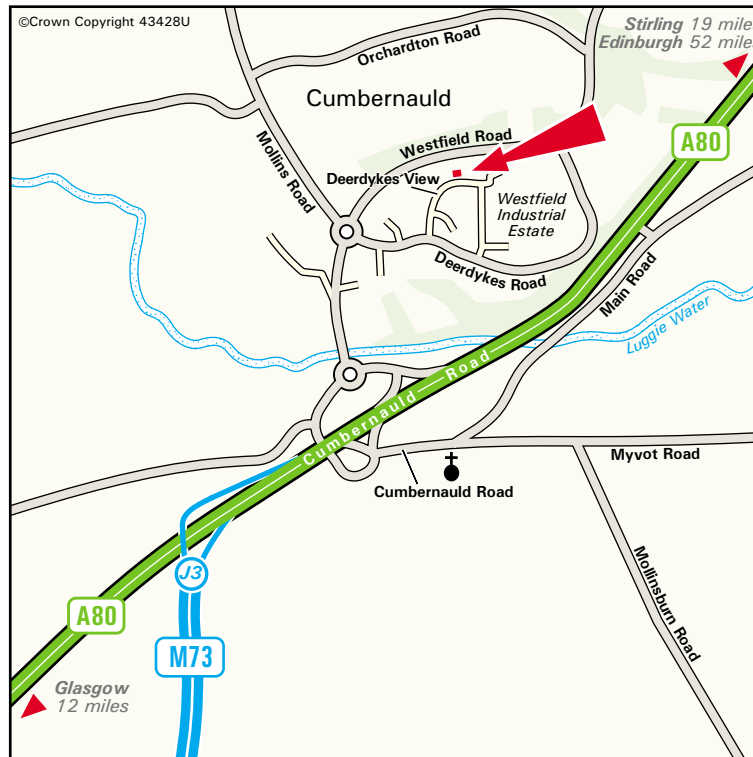

Quality Door and Window Fittings

33 Deerdykes View Westfield Industrial Estate
Cumbernauld G68 9HN

Tel: 01236 721557 Fax: 01236 721568

From Glasgow

- Follow the M8 eastbound towards Edinburgh.
- Leave the M8 at junction 13 (signposted to Stirling M80) and join the M80 towards Stirling.
- Leave the M80 and continue onto the A80 towards Stirling.
- Continue past the junction with the M73, then leave the A80 (signposted to Westfield).
- Take the second exit at the first roundabout, then the third exit at the next roundabout onto Deerdykes Road.
- Take the second left onto Deerdykes View.
- Groupco Limited is situated on the left-hand side.

From Edinburgh

- Follow the M8 westbound towards Glasgow.
- Leave the M8 at junction 8 to join the M73 towards Stirling.
- As the M73 joins the A80 stay in the inside lane and follow the slip road.
- Take the second exit at the first roundabout, then the third exit at the next roundabout onto Deerdykes Road.
- Take the second left onto Deerdykes View.
- Groupco Limited is situated on the left-hand side.